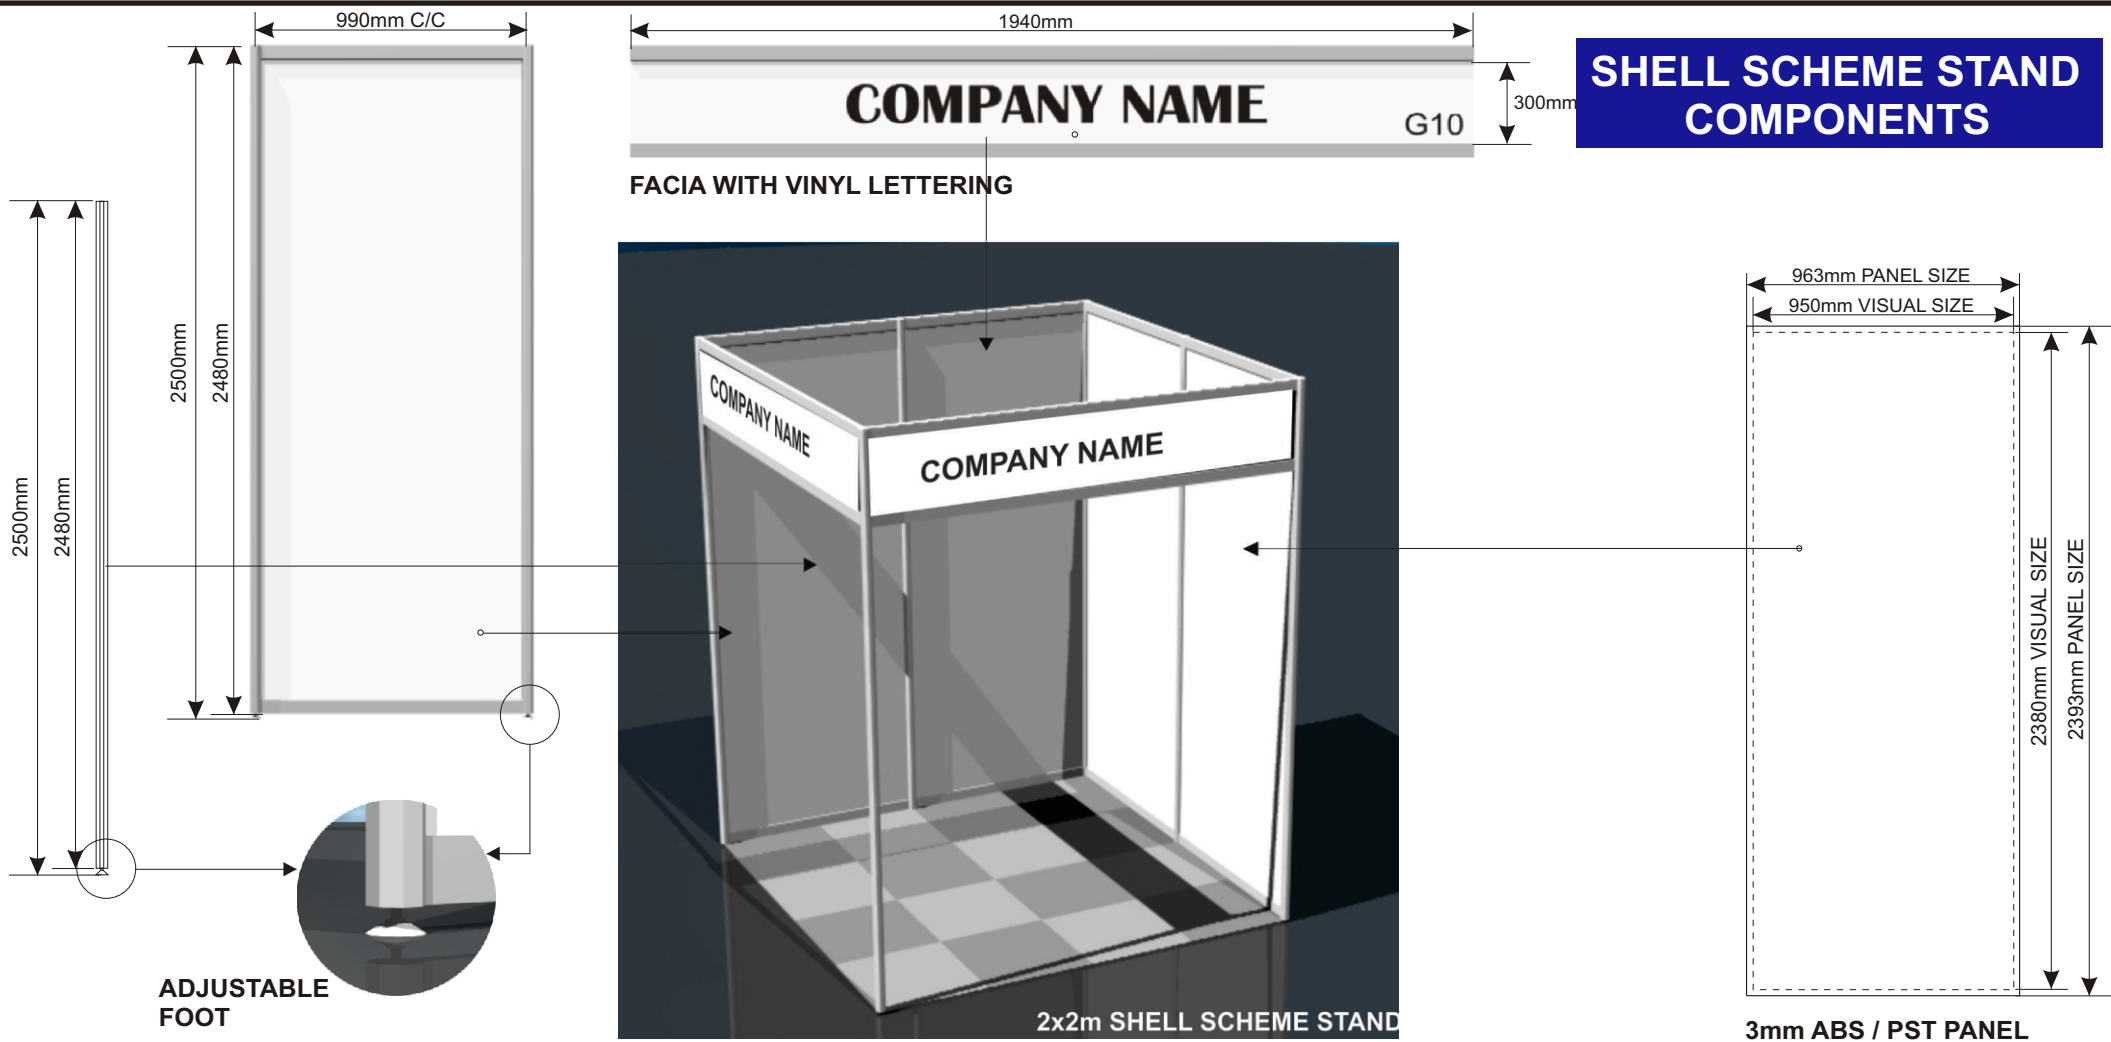

SHELL SCHEME STAND COMPONENTS

PACKAGE INCLUDES: 1 x PLUG POINT | FASCIA NAME | WALLING | 1 X BLACK SPOTLIGHT | 1 X CAFÉ TABLE 600 | 2 X CAFÉ CHAIRS

LIBBY CAFÉ CHAIR

GLASS CAFÉ TABLE